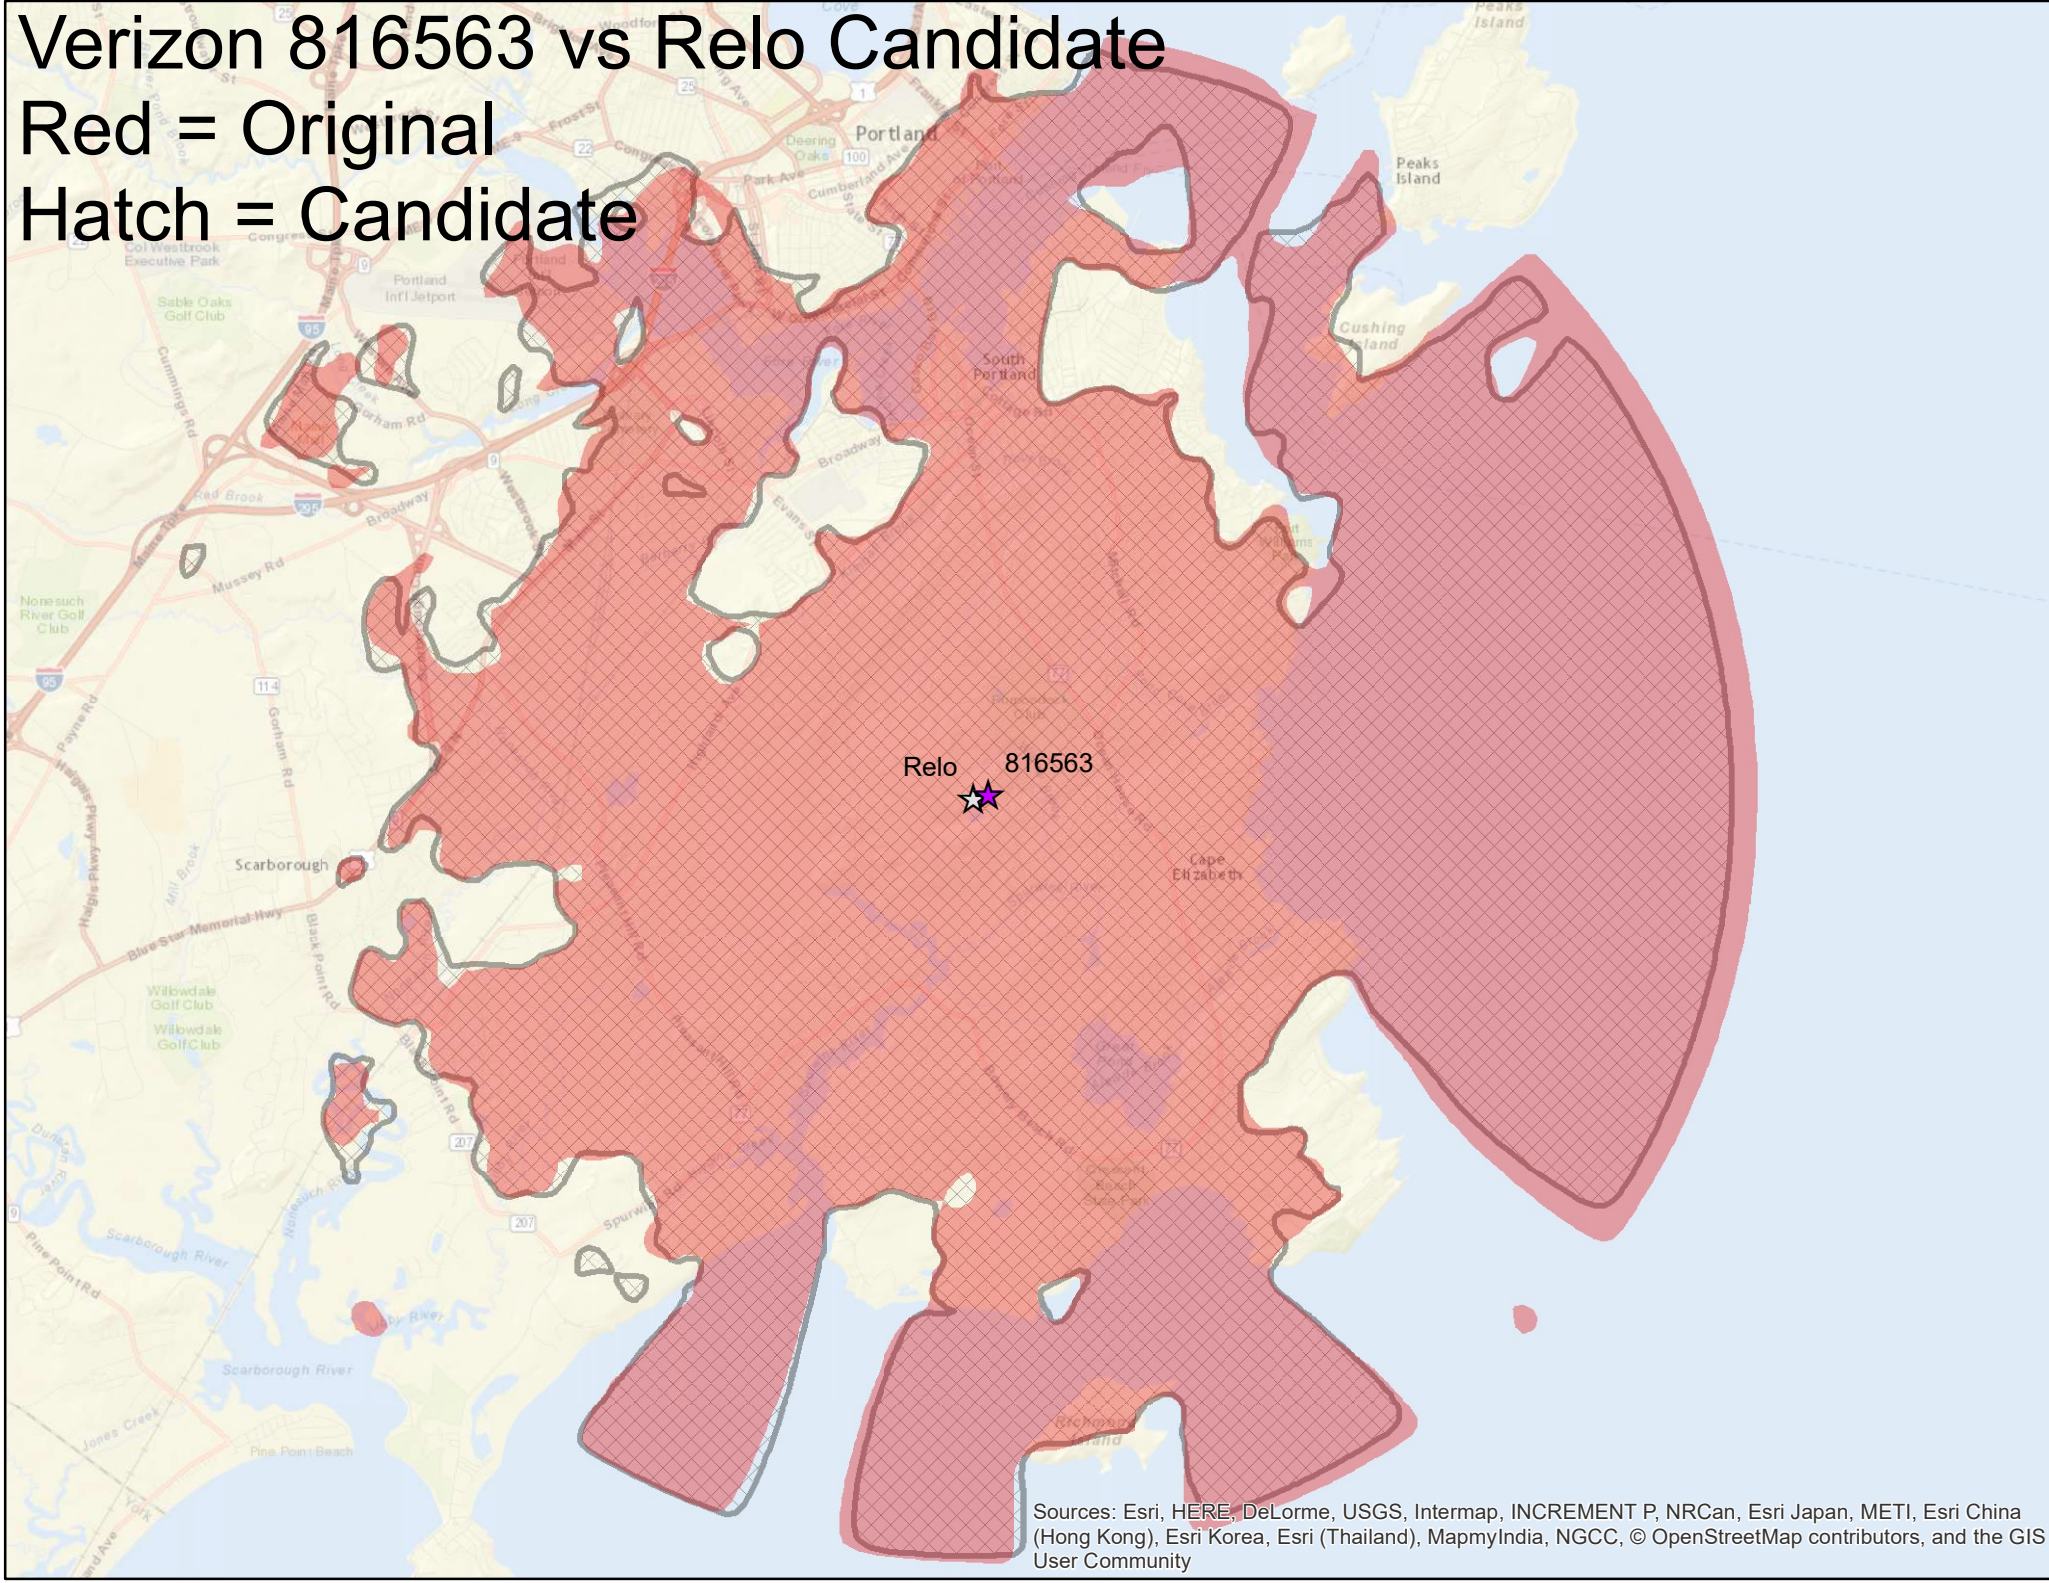

Verizon 816563 vs Relo Candidate

Red = Original

Hatch = Candidate

Sources: Esri, HERE, DeLorme, USGS, Intermap, INCREMENT P, NRCan, Esri Japan, METI, Esri China (Hong Kong), Esri Korea, Esri (Thailand), MapmyIndia, NGCC, © OpenStreetMap contributors, and the GIS User Community